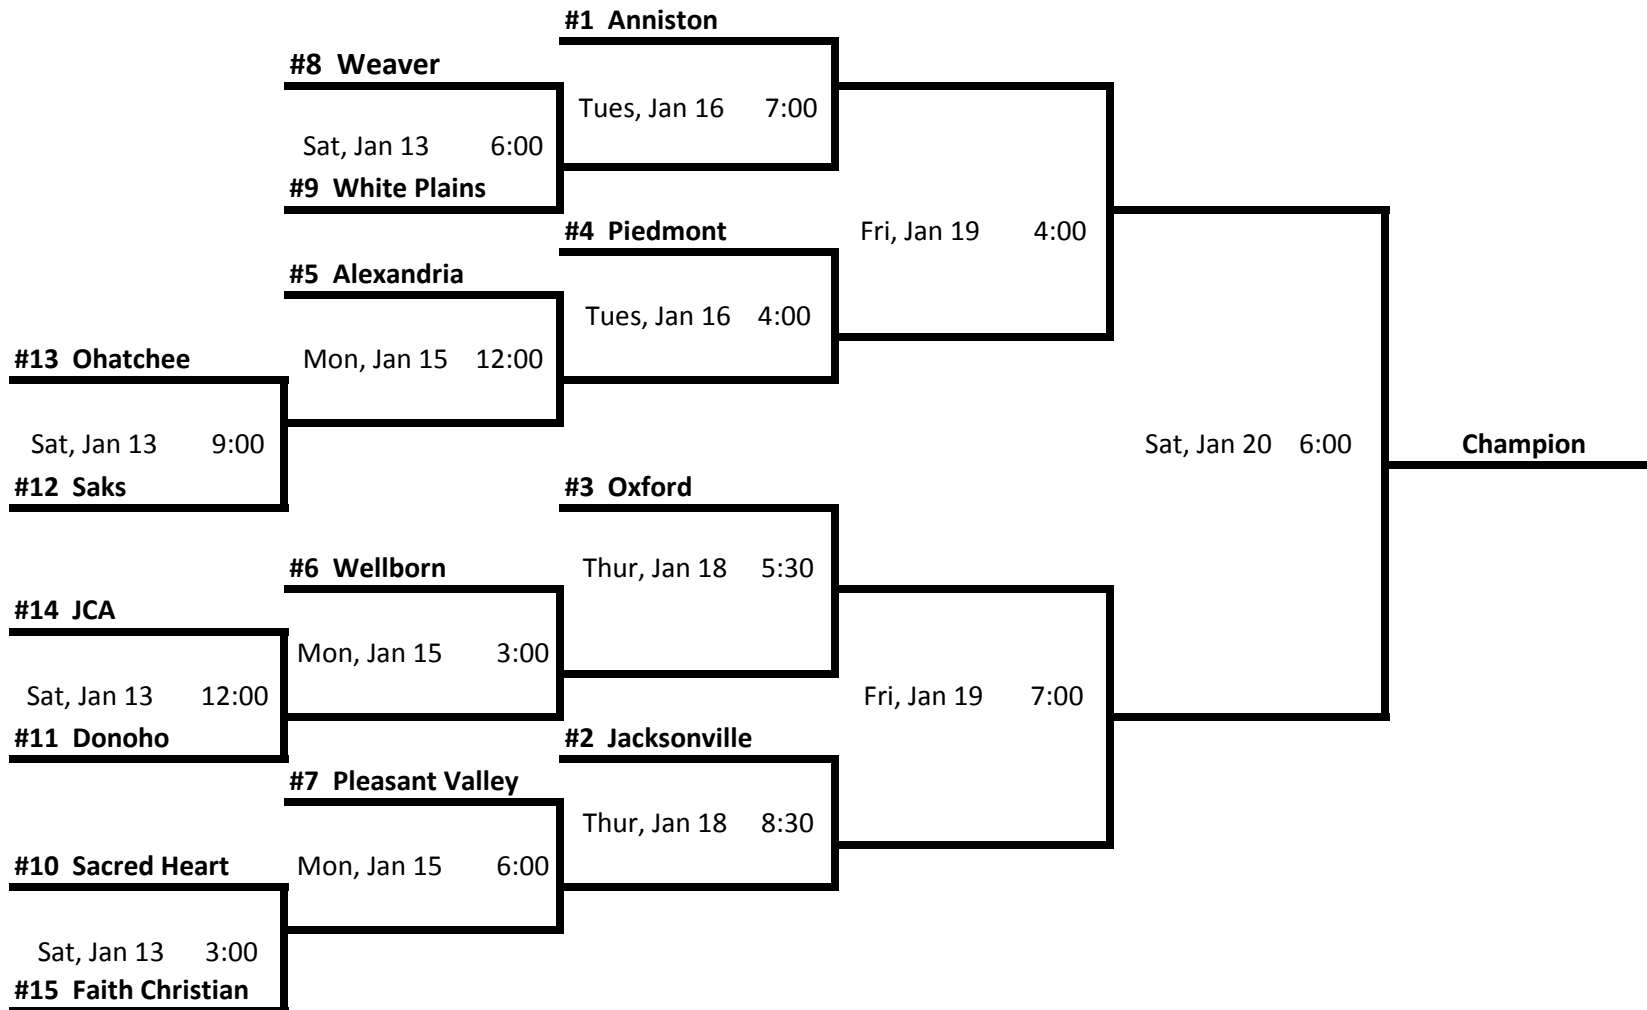

2018 Varsity Girls Calhoun County Basketball Tournament

The highest seed team will be home team and will wear white uniforms (Jacksonville has no white uniforms, must wear dark each game)
The lowest seed team will be visiting team and will wear dark uniforms
All Games Sat Jan 13 will be played at Oxford High School