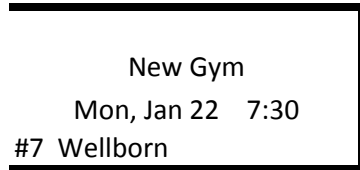

Old Gym
Wed, Jan 24 6:30

#2 Oxford