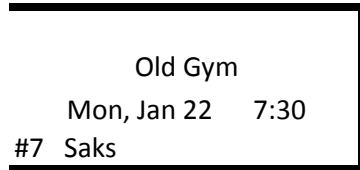

Old Gym

Mon, Jan 22 7:30

#7 Saks