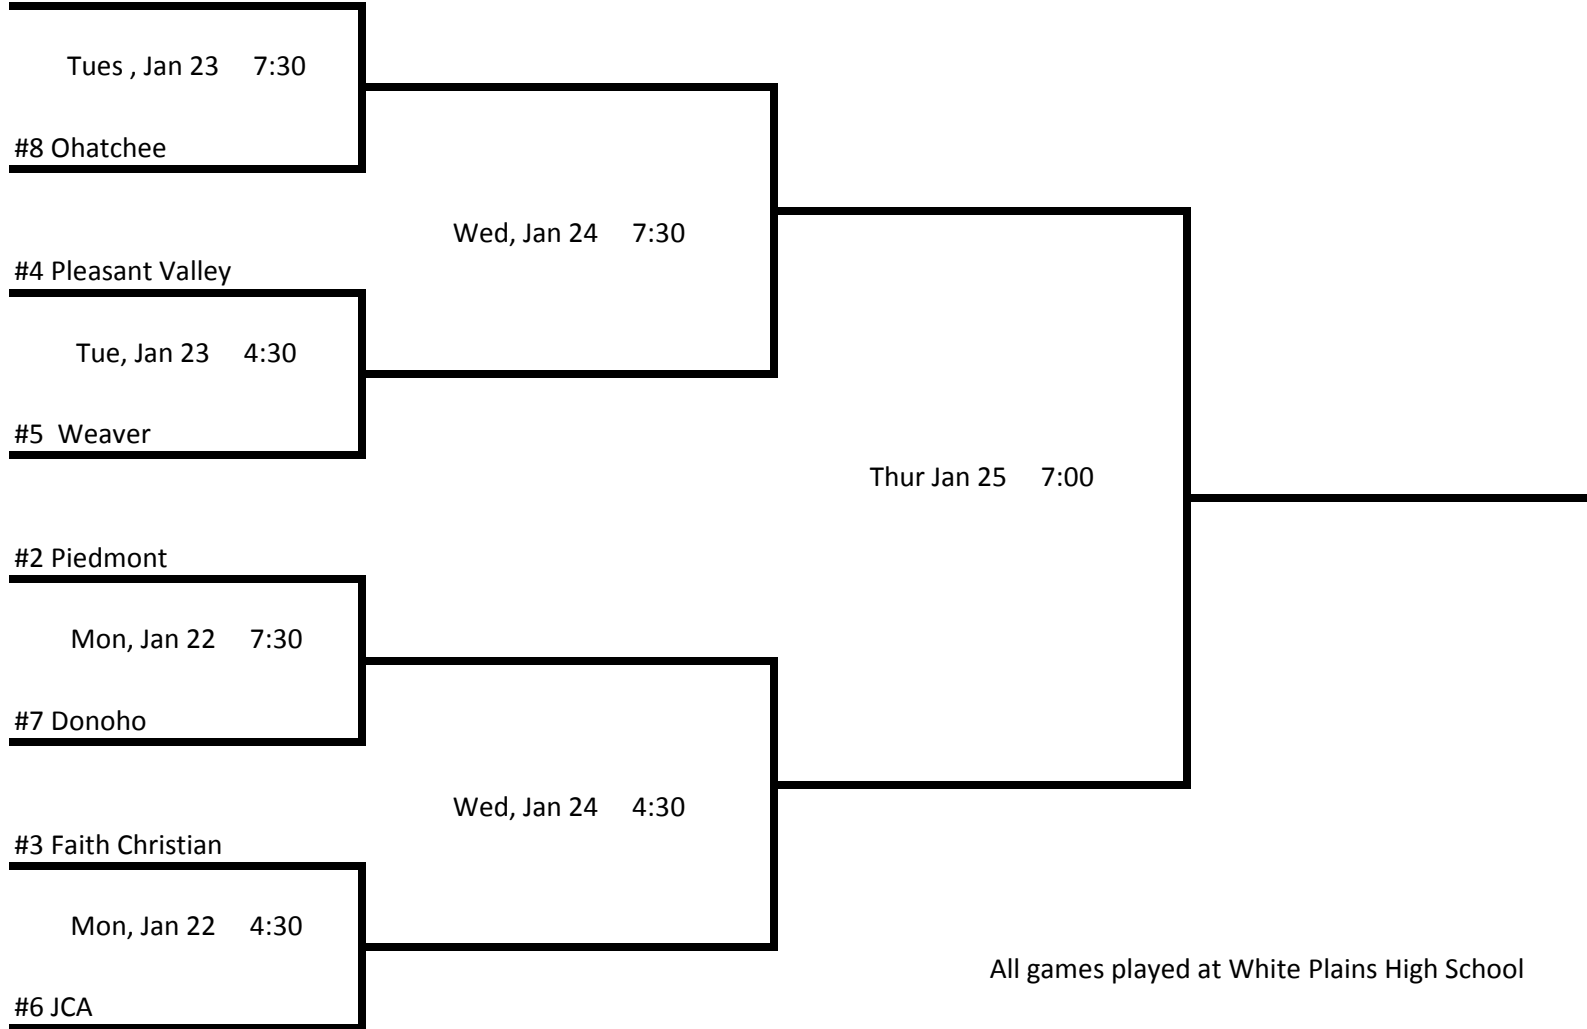

2017-2018 Boys Junior High County Tournament - Small School

January 22 - 25

White Plains High School

The highest seed will be home and wear white

#1 Sacred Heart

Tues, Jan 23 7:30

#8 Ohatchee

Wed, Jan 24 7:30

#4 Pleasant Valley

Tue, Jan 23 4:30

#5 Weaver

Thur Jan 25 7:00

#2 Piedmont

Mon, Jan 22 7:30

#7 Donoho

Wed, Jan 24 4:30

#3 Faith Christian

Mon, Jan 22 4:30

#6 JCA

All games played at White Plains High School