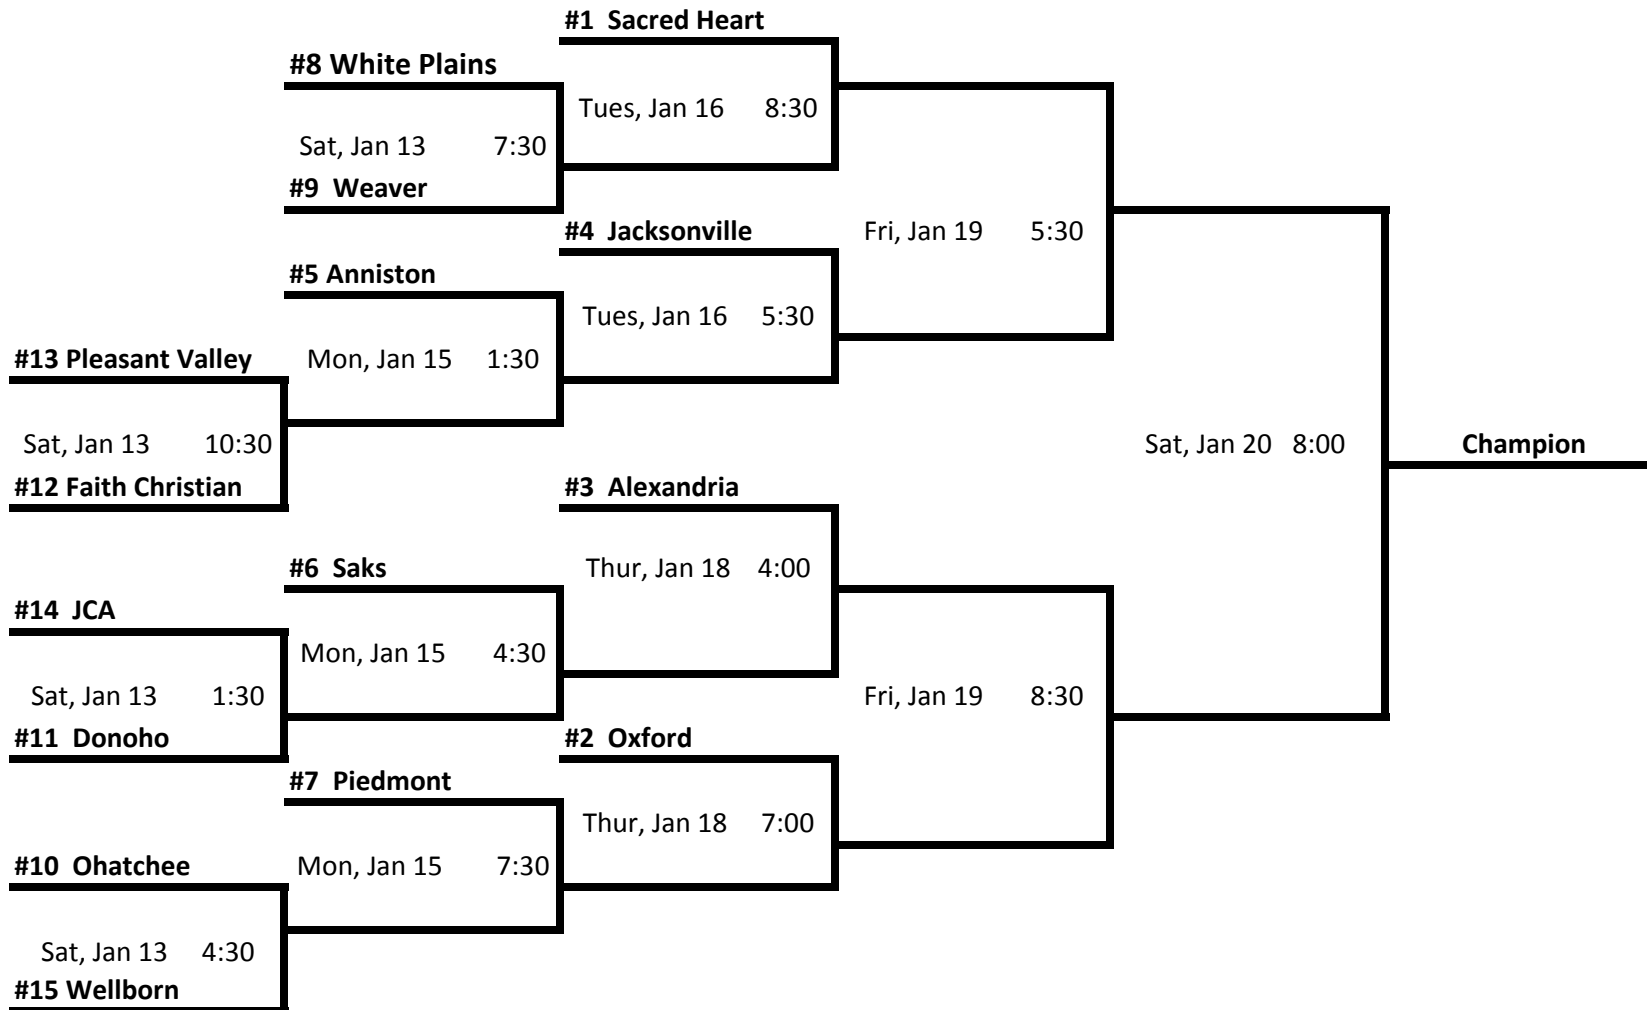

# 2018 Varsity Boys Calhoun County Basketball Tournament

The highest seed team will be home team and will wear white uniforms  
 The lowest seed team will be visiting team and will wear dark uniforms  
 All Games Sat Jan 13 will be played at Oxford High School